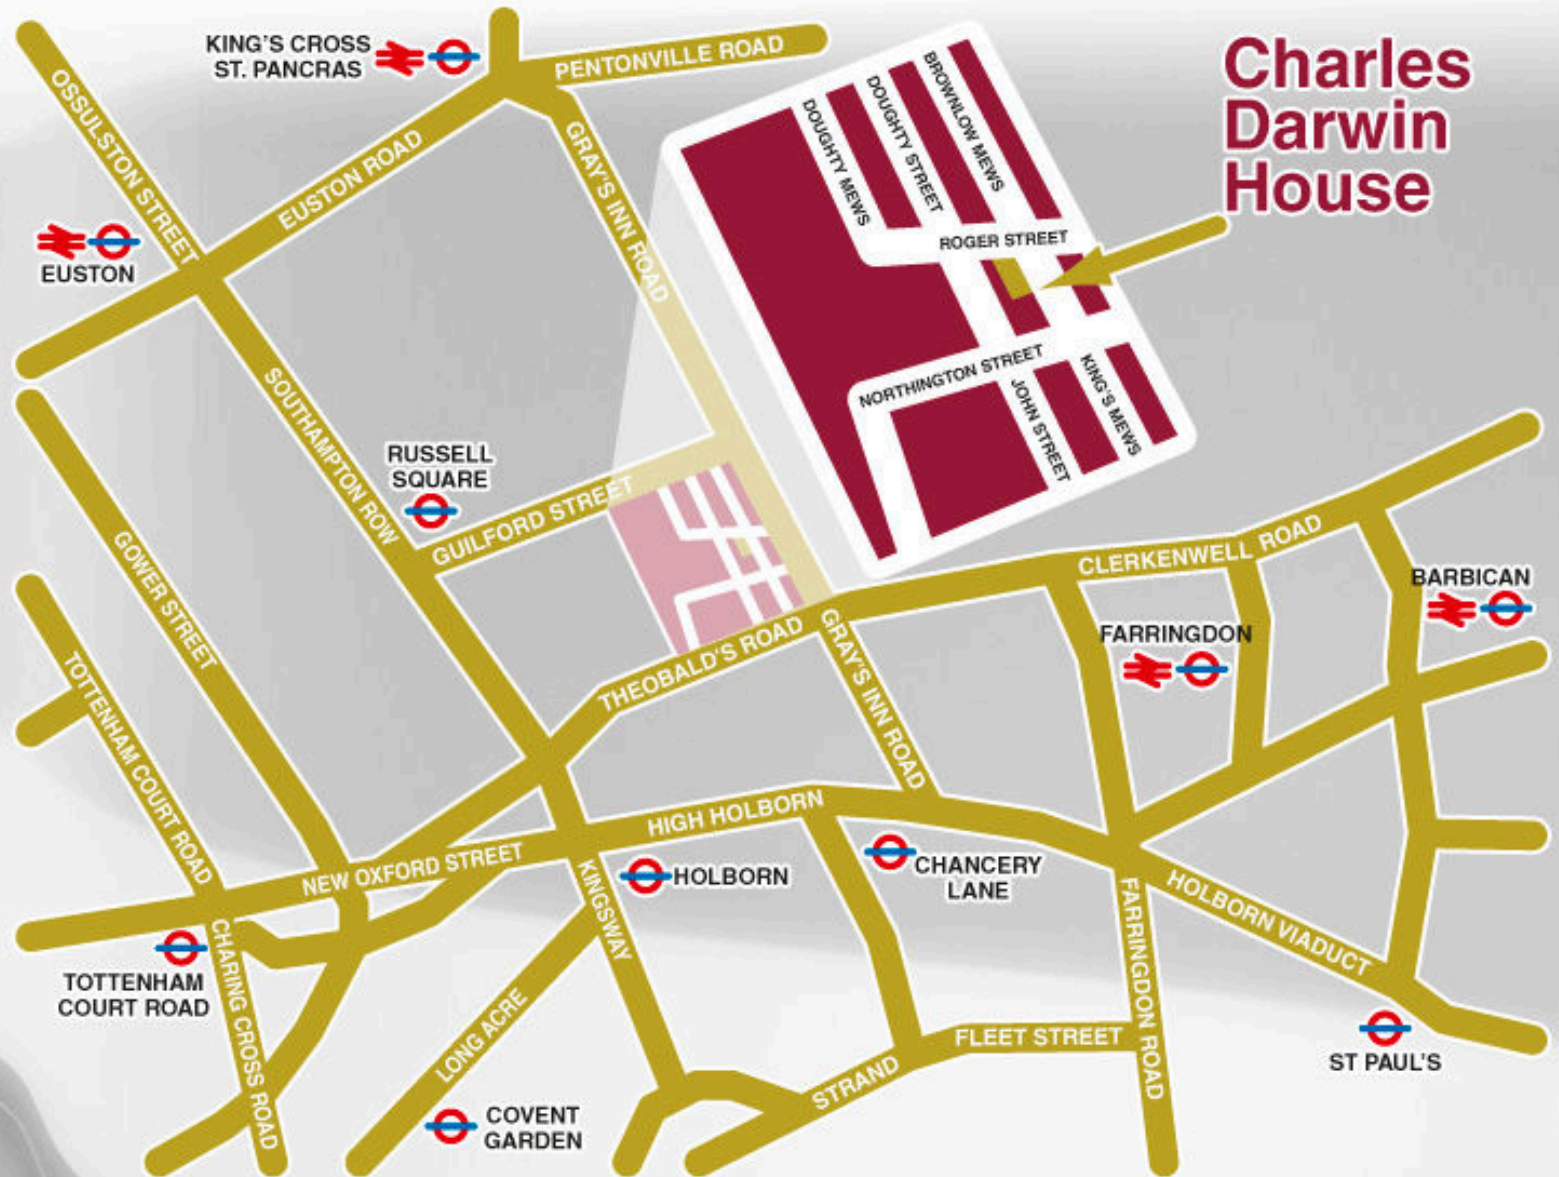

# Charles Darwin House

12 Roger Street  
London (Central)  
WC1N 2JU

Charles Darwin House